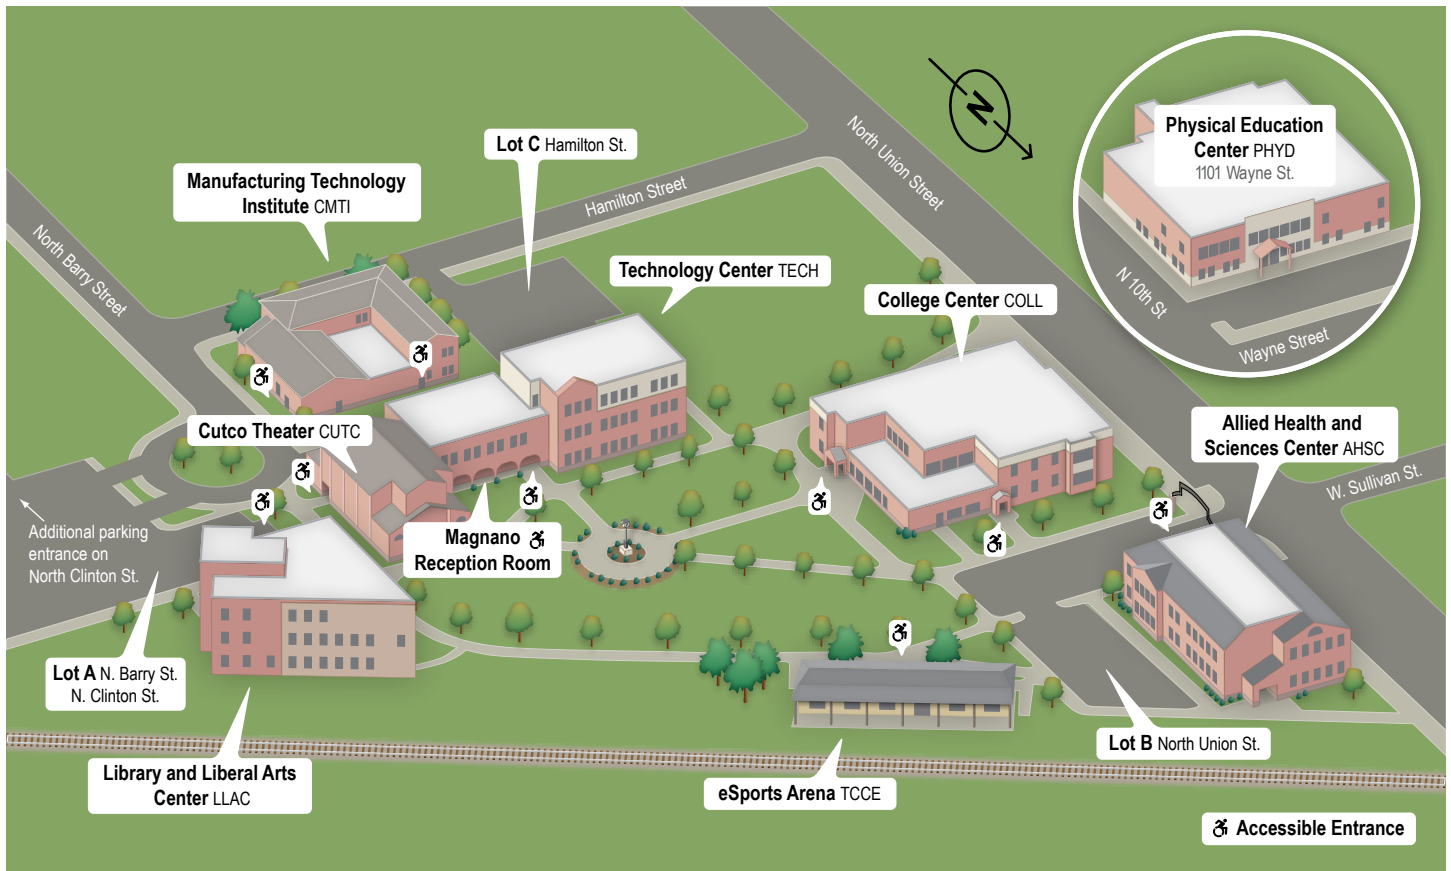

JAMESTOWN COMMUNITY COLLEGE MAP: CATTARAUGUS COUNTY CAMPUS

Buildings & Individual Addresses

- **Allied Health & Science Center (AHSC)** | 302-312 North Union St.
 - Accessible entrance facing Lot B and COLL
- **College Center (COLL)** | 260 North Union St.
 - Accessible entrance facing Lot B and AHSC
 - Accessible entrance facing central campus clock tower
- **Cutco Theater (CUTC)** | 305 North Barry St.
 - Accessible entrance facing Lot A
 - Accessible entrance to the Magnano Reception Room
- **eSports Arena (TCCE)** | 300 North Union St.
 - Accessible entrance facing central campus clock tower
- **Library & Liberal Arts Center (LLAC)** | 312 North Barry St.
 - Accessible entrance facing Lot A
- **Manufacturing Technology Institute (CMTI)** | 129 Hamilton St.
 - Accessible entrance facing North Barry St.
 - Accessible entrance facing TECH
- **Olean YMCA/JCC Physical Education Center (PHYD)** | 1101 Wayne St.
- **Technology Center (TECH)** | 305 North Barry St.
 - Accessible entrance facing central campus clock tower
- **Parking:**
 - Lot A | North Barry St. / North Clinton St.
 - Lot B | North Union St.
 - Lot C | Hamilton St.

Within campus, buildings are connected by a sidewalk loop, as well as sidewalks that join in a spoke pattern at the center of campus, marked by the campus clock tower. Starting at College Center in the southwest corner and going in a clockwise rotation, the order continues with Allied Health and Sciences Center, eSports Arena, Library and Liberal Arts Center, Cutco Theater, and Technology Center. Manufacturing Technology Institute sits directly behind the Cutco Theater.

- Access from: Hamilton St.
 - Continue past the JCC campus; it will be on your left as you travel south on North Union St. (Rt. 16).
 - Enter the roundabout at the intersection of North Union St. and State St. and continue the entire way around, returning north via North Union St.
 - Turn right onto Hamilton St. Lot C will be on your left.
- Closest to: TECH