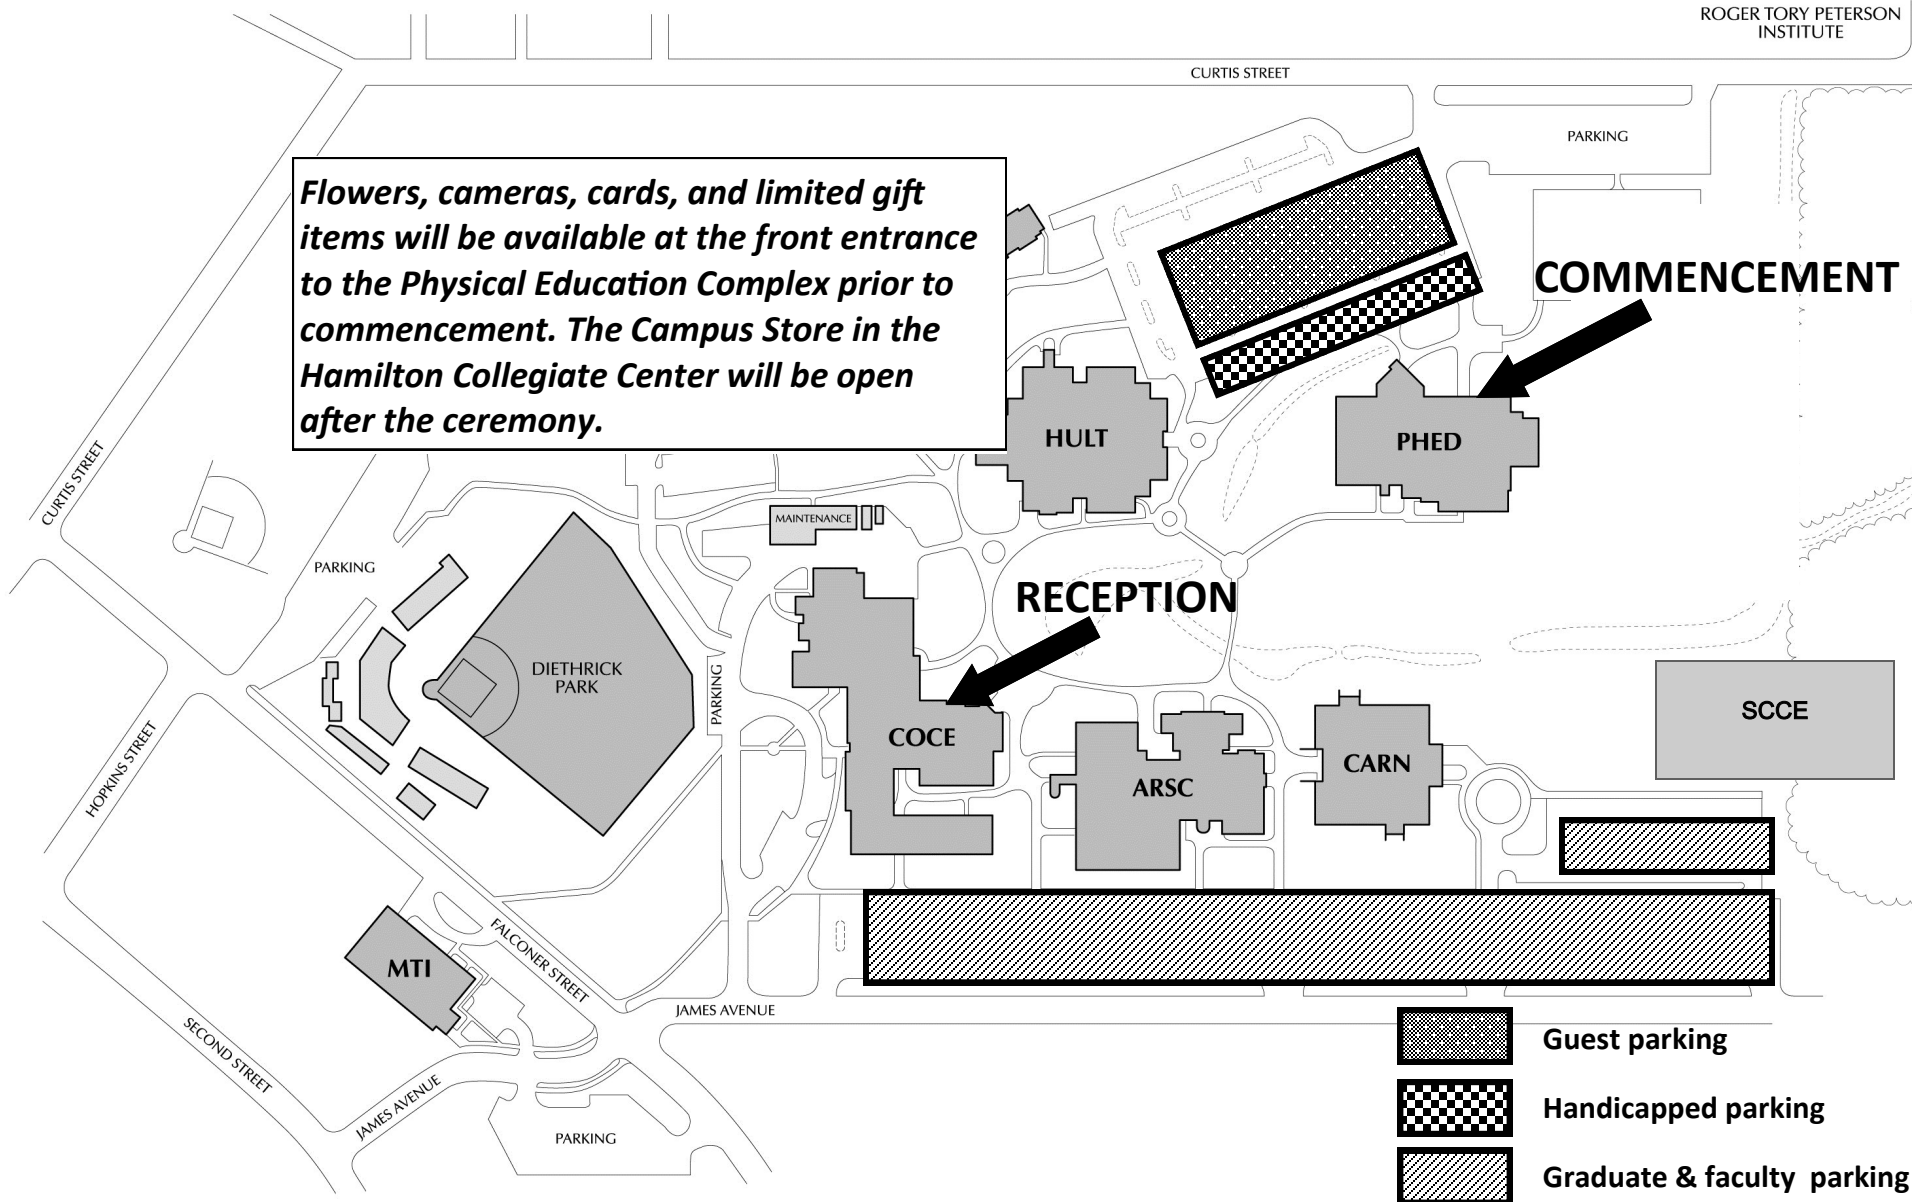

Commencement 2017 Parking Instructions

ROGER TORY PETERSON
INSTITUTE

Parking in the PHED lot is reserved for handicapped parking and guests. Graduates and faculty are encouraged to park in the main parking lot near the COCE, ARSC, CARN, or SCCE buildings so guests can be accommodated in the PHED lot.