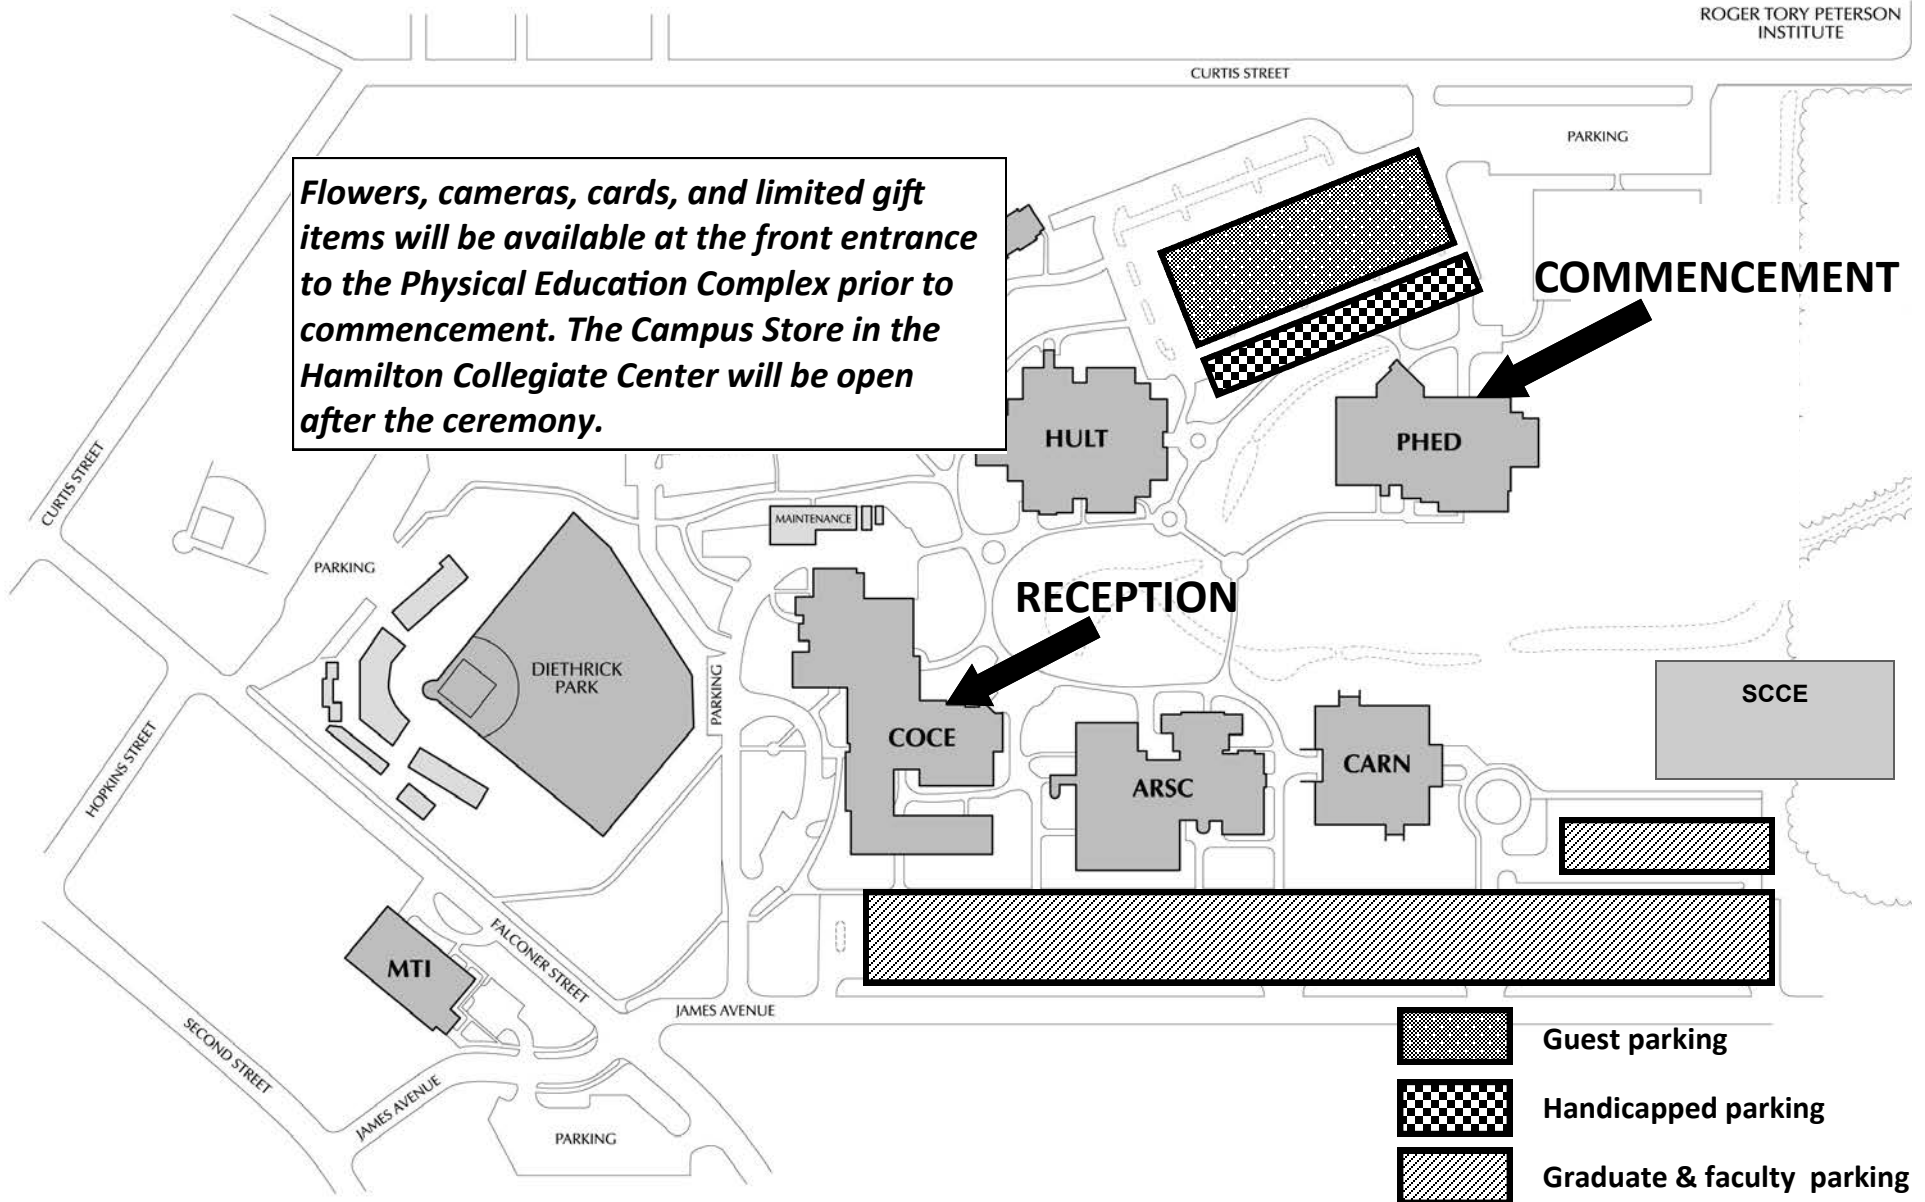

Commencement 2018 Parking Instructions

ROGER TORY PETERSON
INSTITUTE

Parking in the PHED lot is reserved for handicapped parking and guests.
Graduates and faculty are encouraged to park in the main parking lot near the COCE, ARSC, CARN, or SCCE buildings so guests can be accommodated in the PHED lot.