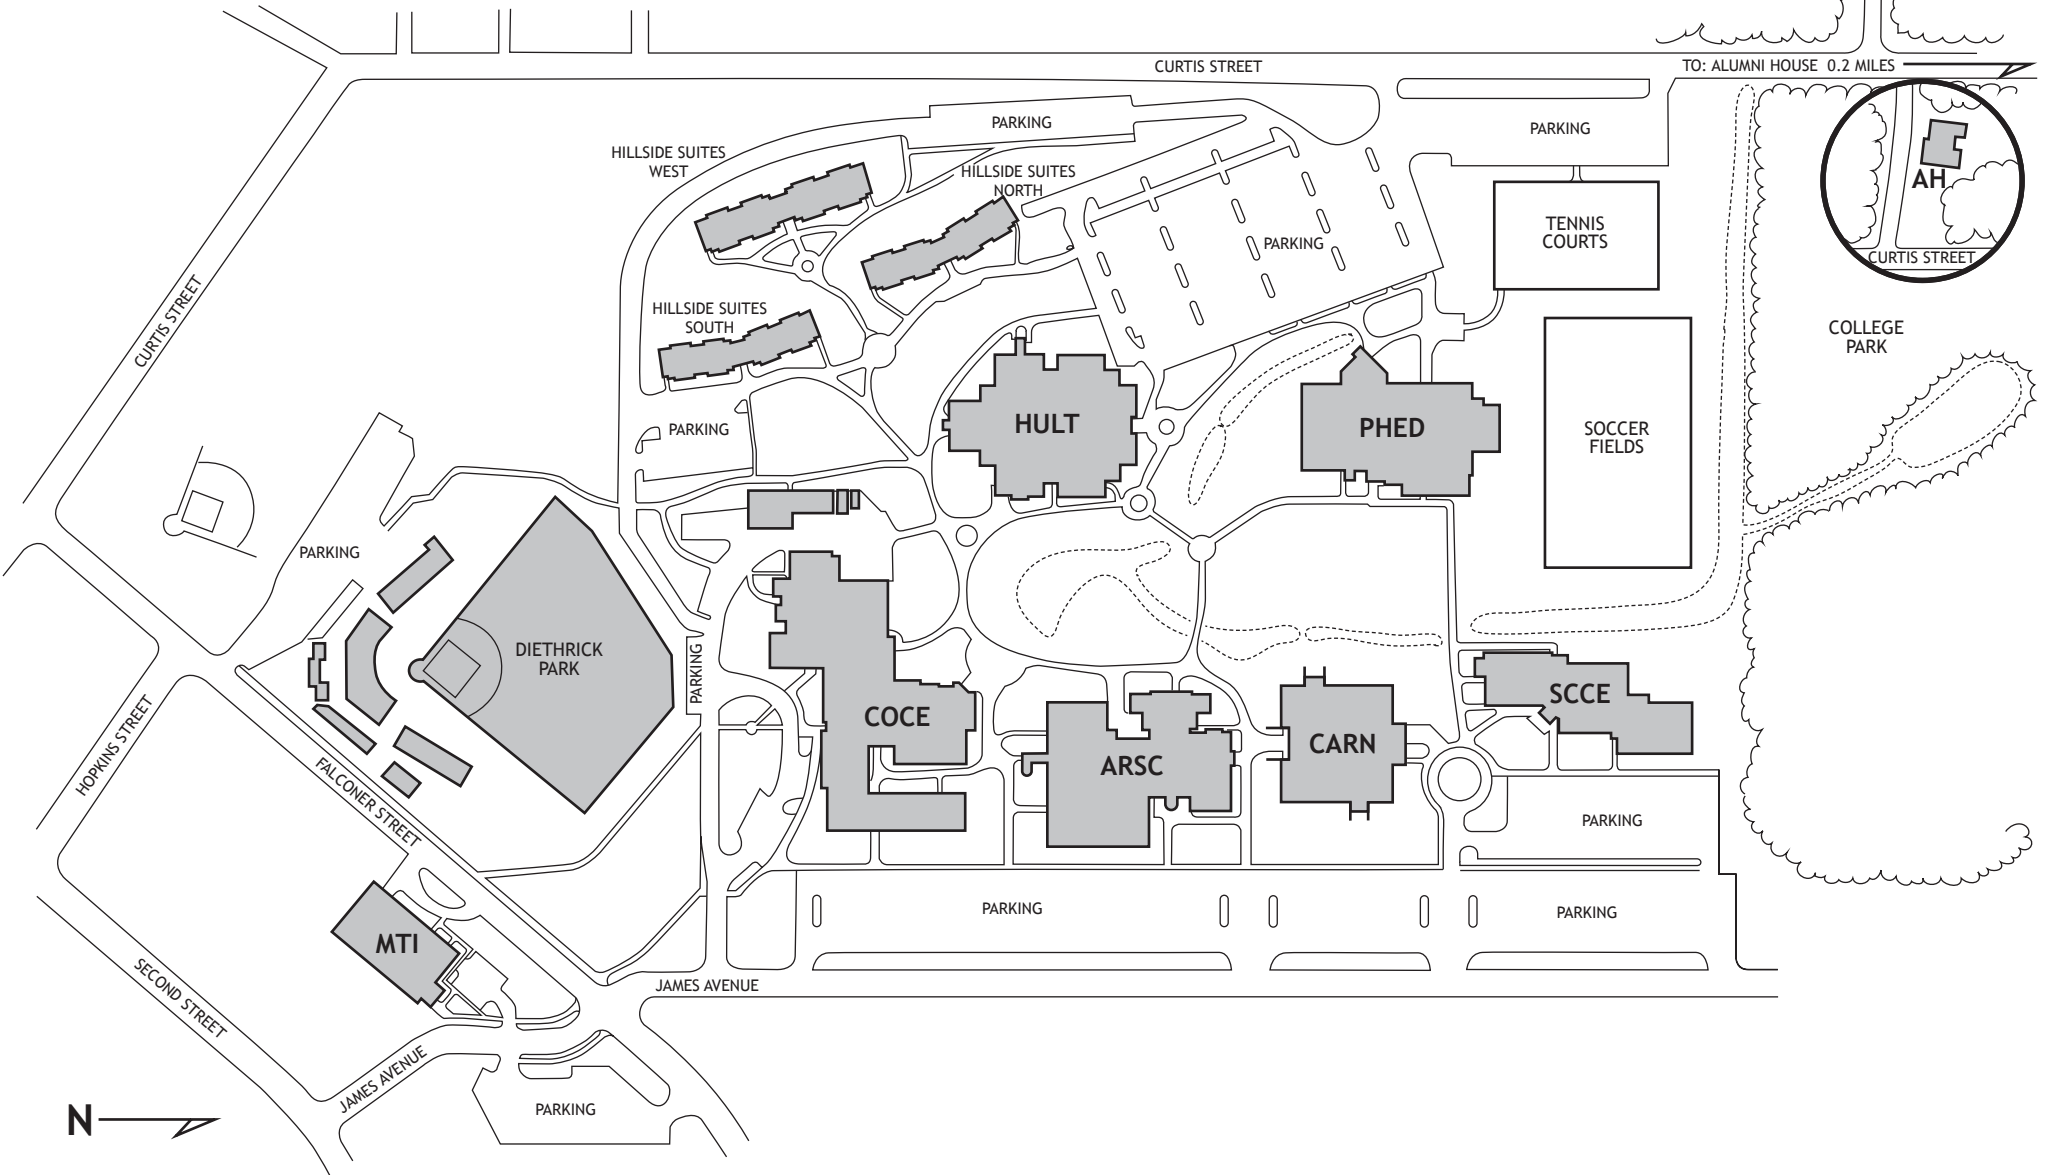

# JCC

JAMESTOWN  
COMMUNITY  
COLLEGE

JAMESTOWN CAMPUS

CURTIS STREET

TO: ALUMNI HOUSE 0.2 MILES

COLLEGE  
PARK