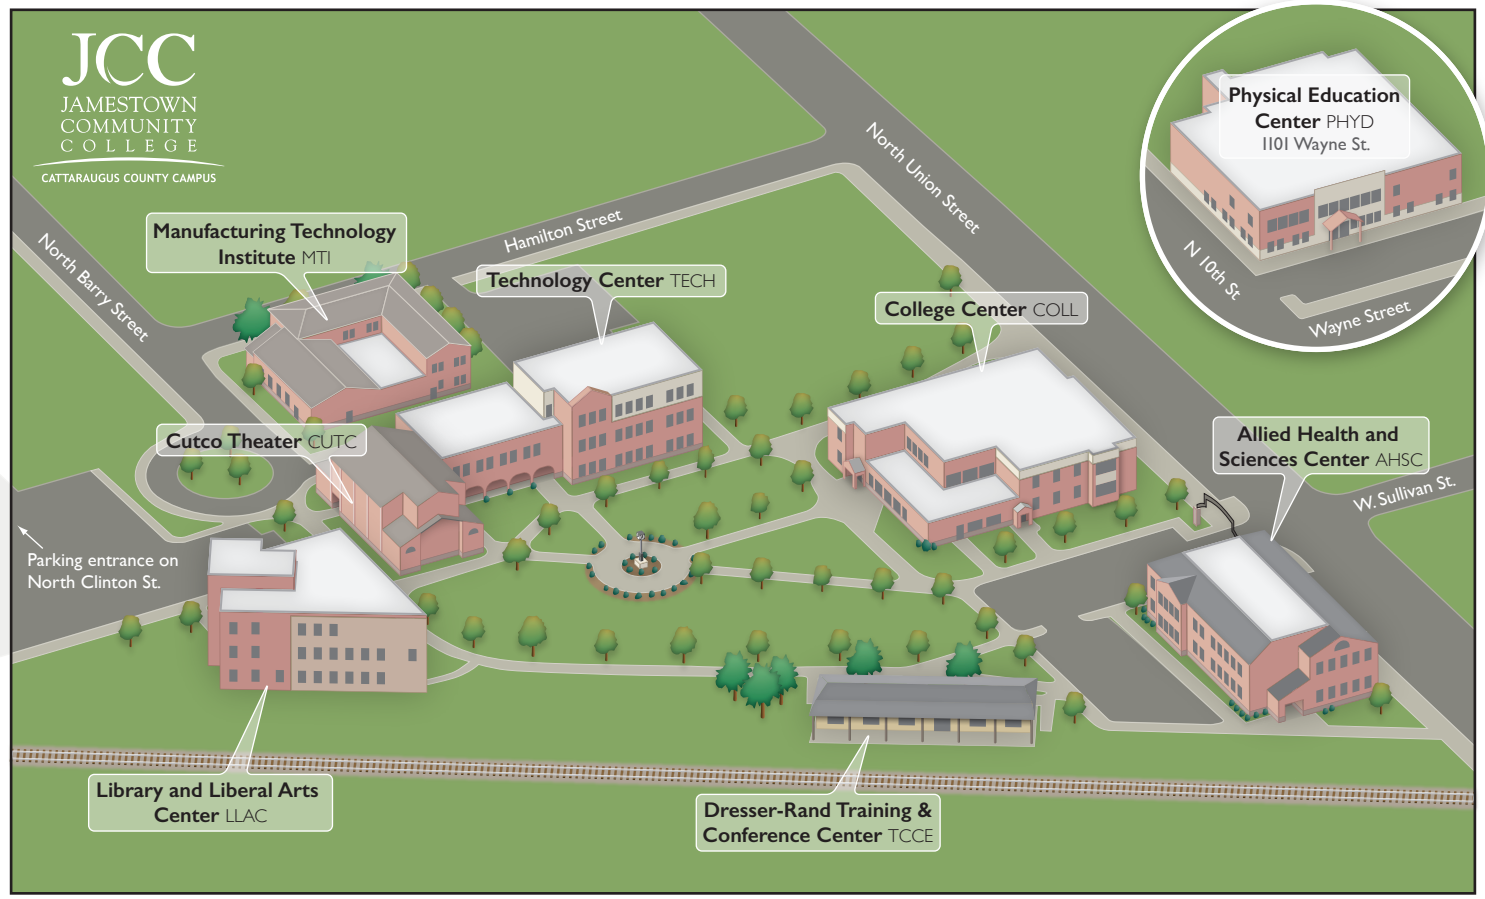

JCC

JAMESTOWN
COMMUNITY
COLLEGE

CATTARAUGUS COUNTY CAMPUS

Manufacturing Technology Institute MTI

Technology Center TECH

College Center COLL

Cutco Theater CUTC

Parking entrance on North Clinton St.

Library and Liberal Arts Center LLAC

Dresser-Rand Training & Conference Center TCEC

Physical Education Center PHYD
1101 Wayne St.

N 10th St

Wayne Street

Allied Health and Sciences Center AHSC

W. Sullivan St.