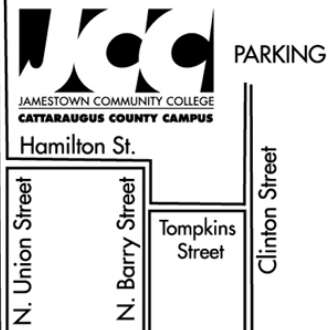

### ***From I-90 (from north):***

Take Rt. 400 South, which becomes Rt. 16. Follow Rt. 16 South into downtown Olean. In Olean, Rt. 16 South becomes N. Union St. Follow N. Union St. past the Olean Center Mall, over the railroad tracks. Go straight through the stoplight and one block past the light, turn left on to Hamilton St. Proceed to the stop sign at the end of the street. Turn right on to N. Barry St. and then make a quick left hand turn on to Tompkins St. Turn left on to N. Clinton St. which takes you directly to the main JCC parking lot.

### ***From I-86 (from the east):***

Take Exit 26. Turn right on to Rt. 16 South. In Olean, Rt. 16 South becomes N. Union St. Follow N. Union St. past the Olean Center Mall, over the railroad tracks. Go straight through the stoplight and one block past the light, turn left on to Hamilton St. Proceed to the stop sign at the end of the street. Turn right on to N. Barry St. and then make a quick left hand turn on to Tompkins St. Turn left on to N. Clinton St. which takes you directly to the main JCC parking lot.

### ***From I-86 (from Jamestown, Erie, PA, and other points west):***

Take Exit 25, turning right on to Buffalo St. Buffalo St. becomes Wayne St. at the red light. Cytec Inc. is on your right, Dresser Rand on the left. Follow Wayne St. until it ends at N. Union St. Turn right on to N. Union St. and follow it past the Olean Center Mall, over the railroad tracks. Go straight through the stoplight and one block past the light, turn left on to Hamilton St. Proceed to the stop sign at the end of the street. Turn right on to N. Barry St. and then make a quick left hand turn on to Tompkins St. Turn left on to N. Clinton St. which takes you directly to the main JCC parking lot.