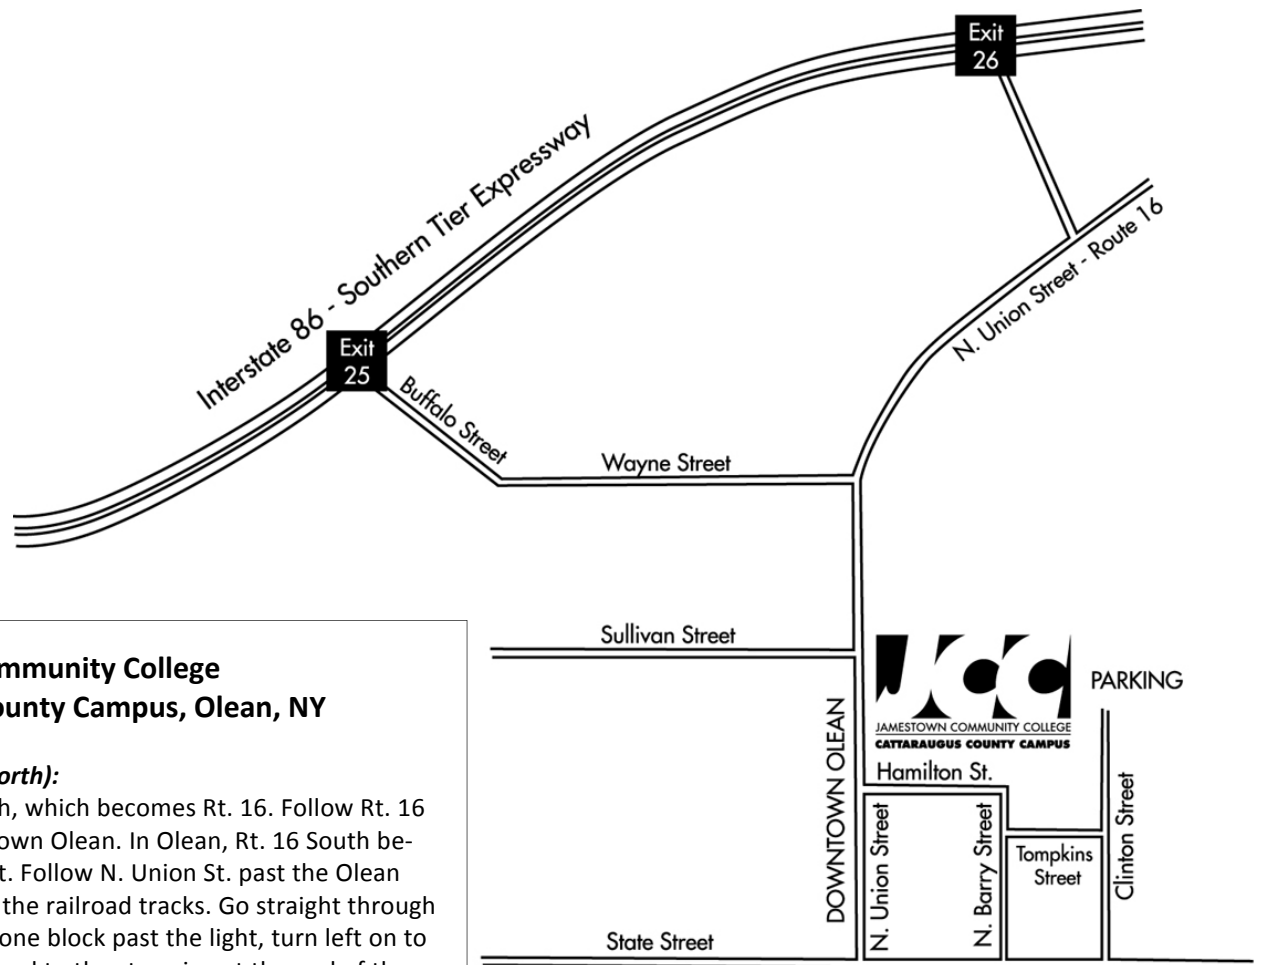

Jamestown Community College Cattaraugus County Campus, Olean, NY

From I-90 (from north):

Take Rt. 400 South, which becomes Rt. 16. Follow Rt. 16 South into downtown Olean. In Olean, Rt. 16 South becomes N. Union St. Follow N. Union St. past the Olean Center Mall, over the railroad tracks. Go straight through the stoplight and one block past the light, turn left on to Hamilton St. Proceed to the stop sign at the end of the street. Turn right on to N. Barry St. and then make a quick left hand turn on to Tompkins St. Turn left on to N. Clinton St. which takes you directly to the main JCC parking lot.

From I-86 (from the east):

Take Exit 26. Turn right on to Rt. 16 South. In Olean, Rt. 16 South becomes N. Union St. Follow N. Union St. past the Olean Center Mall, over the railroad tracks. Go straight through the stoplight and one block past the light, turn left on to Hamilton St. Proceed to the stop sign at the end of the street. Turn right on to N. Barry St. and then make a quick left hand turn on to Tompkins St. Turn left on to N. Clinton St. which takes you directly to the main JCC parking lot.

From I-86 (from Jamestown, Erie, PA, and other points west):

Take Exit 25, turning right on to Buffalo St. Buffalo St. becomes Wayne St. at the red light. Cytec Inc. is on your right, Dresser Rand on the left. Follow Wayne St. until it ends at N. Union St. Turn right on to N. Union St. and follow it past the Olean Center Mall, over the railroad tracks. Go straight through the stoplight and one block past the light, turn left on to Hamilton St. Proceed to the stop sign at the end of the street. Turn right on to N. Barry St. and then make a quick left hand turn on to Tompkins St. Turn left on to N. Clinton St. which takes you directly to the main JCC parking lot.