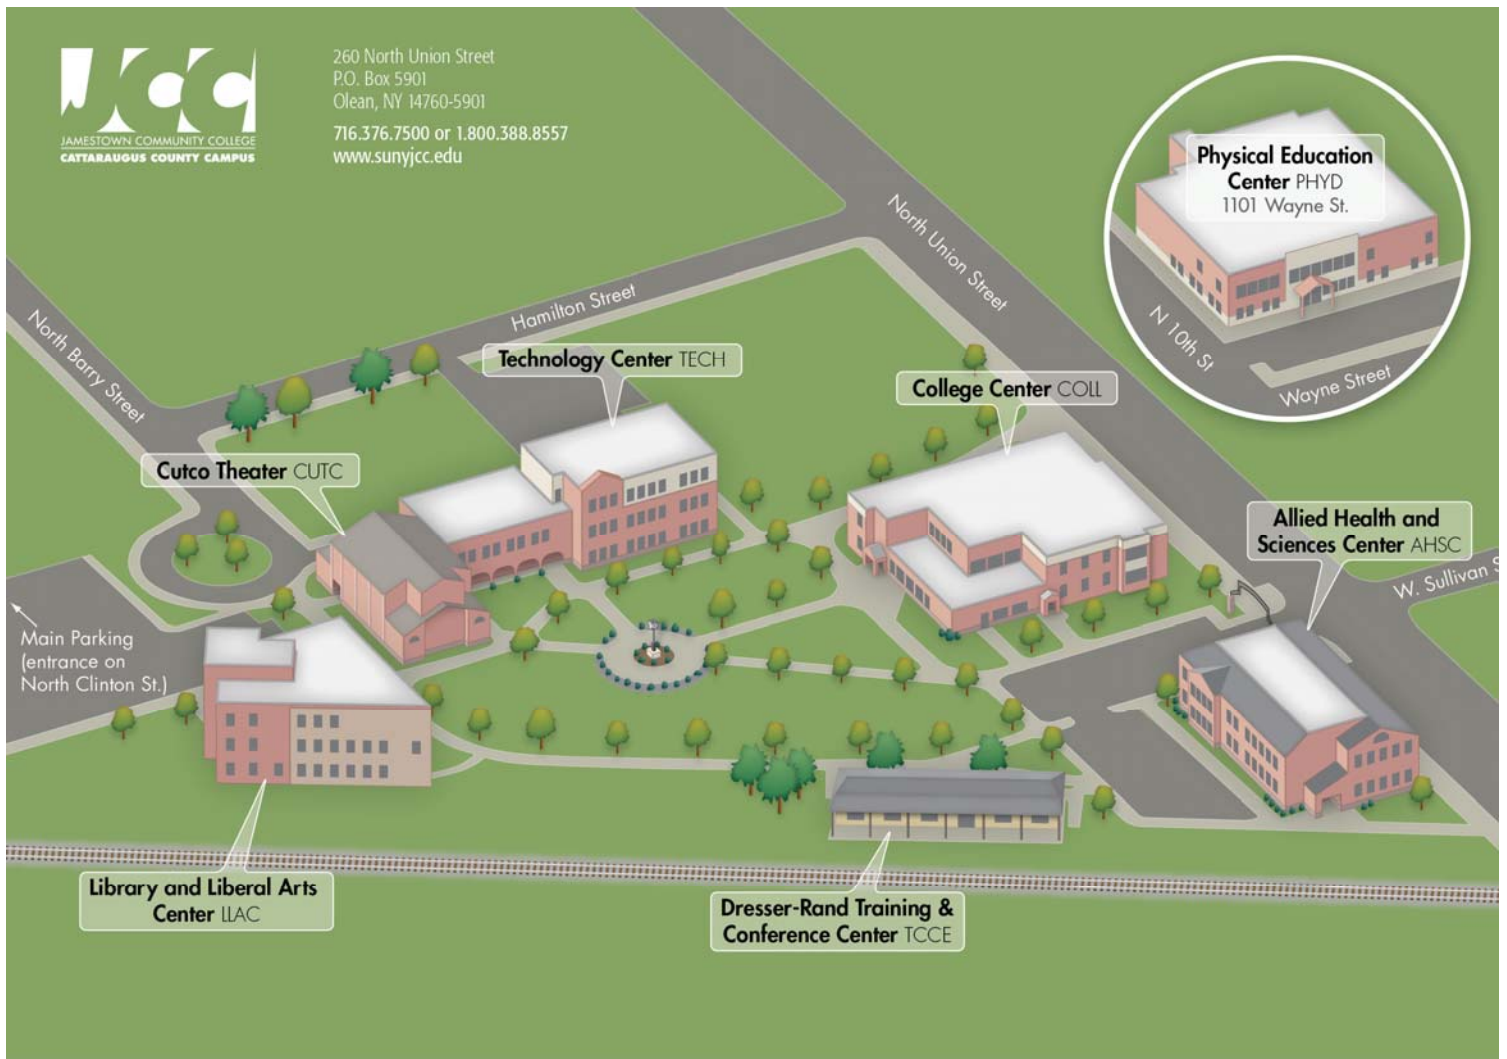

260 North Union Street
P.O. Box 5901
Olean, NY 14760-5901
716.376.7500 or 1.800.388.8557
www.sunyjc.edu

College Center (COLL)

- Administration
- Admissions
- Alumni Affairs
- Board Room/Videoconferencing
- Business Office
- Campus Life
- Campus Store
- Community Relations
- Counseling & Career Planning Center
- Dean's Office
- Dining/Cafeteria
- Financial Aid
- JCC Foundation
- Registration
- Sen. Patricia McGee Student Health Center
- Student Club Room
- Student Union
- Switchboard

Allied Health & Sciences Center (AHSC)

- Biology
- Chemistry
- Classroom/Study Room
- Dexter Foundation Science Classroom
- Distance Learning
- Faculty Offices
- Nursing
- Physics

Dresser-Rand Training & Conference Center (TCCE)

- Continuing Education
- Classrooms/Computer Lab

Library & Liberal Arts Center (LLAC)

- Empire State College
- English
- Faculty Offices
- History
- Library
- P.A.C.E. (Houghton College)
- Philosophy

Cutco Theater (CUTC)

- Cutco Theater
- Louis A. & Patricia Magnano Reception Room
- Psychology
- Sociology
- Teaching/Learning Center

Technology Center (TECH)

- Assistant Dean
- Business
- Computer Science
- Criminal Justice
- Disability Support Services
- Faculty Offices
- Human Services/Early Childhood Education
- Information Technology

Learning Assistance & Computer Center (LLAC)

- Mailroom
- Maintenance
- Mathematics
- Office Technology/ Medical Office Technology
- Olean Advanced Products/ AVX Group Study Room

Physical Education Center (PHYD)

- Aerobics Studio
- Aquatic Center
- Climbing Wall
- Gymnasium
- Jogging/Walking Track
- Racquetball Court
- Wellness Center

**Jamestown Community College
Cattaraugus County Campus**

260 North Union Street
PO Box 5901
Olean, NY 14760-5901

716.338.1000 or 1.800.388.8557

www.sunyjc.edu