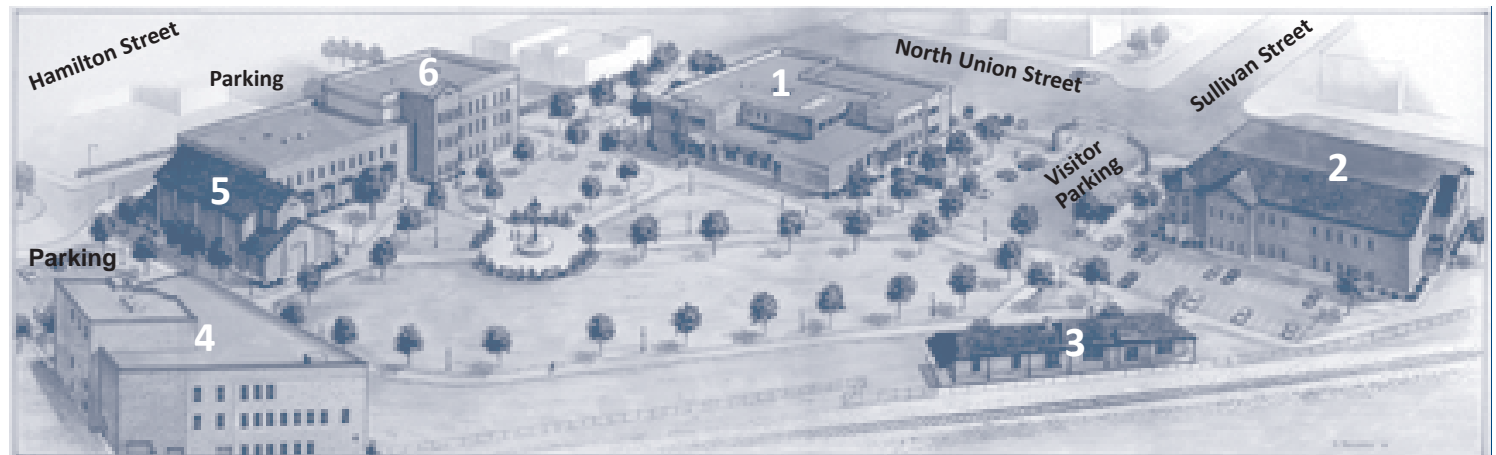

1101 Wayne Street